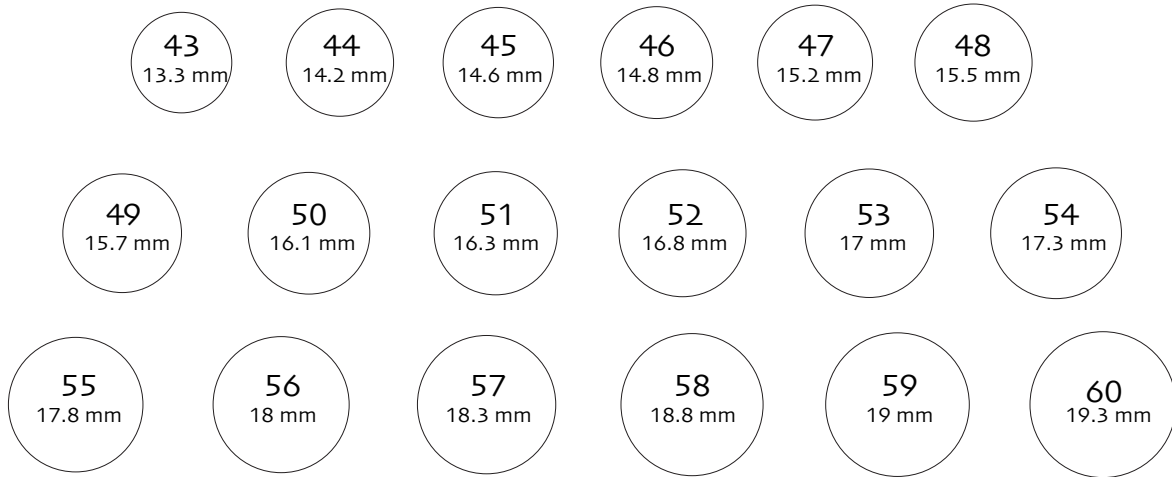

RING SIZE GUIDE

Before measuring your ring size, be sure this guide is printed in A4 size and scaled to 100%.

To verify the measurements of this ring size chart,
Print form at 100%, and the line above should measure 115mm

Find your ring size according to the below sizing

France	43	44	45	46	47	48	49	50	51	52	53	54	55	56	57	58	59	60
UK	E½	F	G	H½	I	I½	J	K	L	L½	M	N	O	P	P½	Q	R	R½
US	3¾	3½	3¾	4	4¼	4½	4¾	5¼	5¾	6	6¼	6¾	7¼	7¾	8	8¼	8¾	9