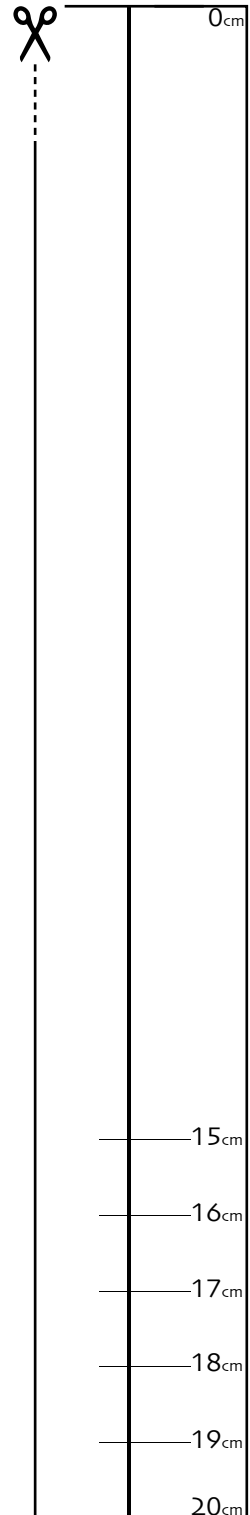

BRACELET SIZE GUIDE

Measure your wrist with this printable  
measure tape to obtain bracelet size.

To verify the measurements of this bracelet size chart,  
Print at 100% and the line above should measure 115mm